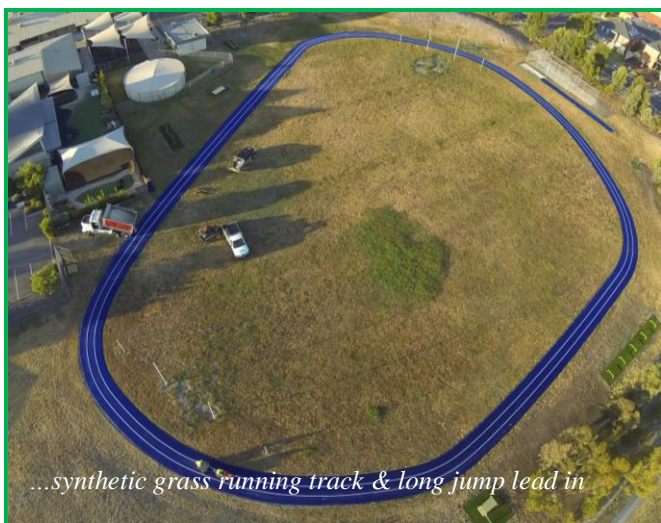

Cairnlea Park Primary School, VIC Multiple Recreation Areas

Mark Mills, Assistant School Principal had this to say:

"The playground area was just not 'kid friendly'. It was dusty and dirty and nothing grew. We were having issues with the students throwing stones but since installing the new grass, there are no stones and so this is no longer a problem.

Gecko was great and they knew their product which gave us confidence and this is really important!

Cairnlea Park Primary School is located in Melbourne's North West Suburbs and accommodates over 880 students. A progressive and forward thinking school, Cairnlea strives to encourage every child to achieve their *'best, always'* by supporting them through a continual journey of student engagement and well being.

Due to the combined effects of high traffic and prolonged dry weather, the playground areas of the school were not meeting the **'safe environment'** ideals laid out in their Student Welfare Policy. The children were playing on a hard, compacted and uninviting surface and to compound issues further the ground was constantly littered with stones and rocks that would work their way to the surface and which the children were prone to picking up and throwing.

MSPro® 19mm was used to construct the synthetic grass running track and long jump lead in area; several areas were landscaped with **Gecko MSPro® 45mm Premium Synthetic Grass** and provide lush and inviting common areas for students and staff to relax and unwind and; the **Gecko Soft-Fall Playground System™** provides 24/7 safety and vibrant colour to the once lifeless adventure playground area.