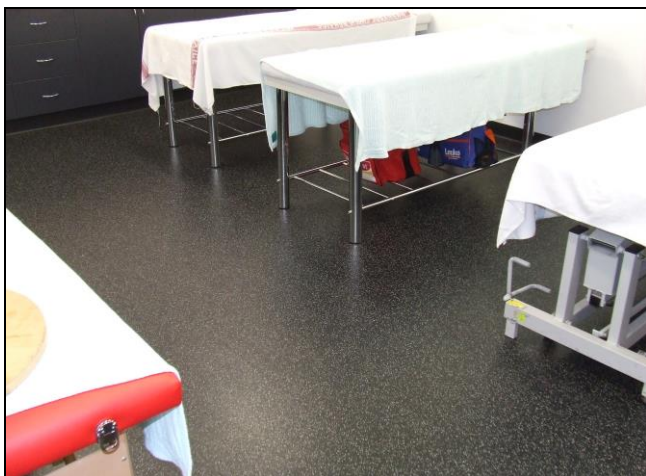

At the beginning of the 2010 AFL football season the **Gippsland Power Football Club** moved into their long awaited new clubrooms & indoor training facility.

Incorporated in this facility's design is an indoor training area of approximately 740m² and clubrooms of 260m² which includes medical & locker rooms, a theatre and offices.

As part of the design it was imperative that the building furnishings used were of a high quality and preferably in the building colour scheme. The choice of flooring was no different, but since it was going to be under heavy traffic the club needed to ensure it would be durable enough to withstand the activities of the players.

Peter Francis – Region Manager of Gippsland Power Football Club had this to say;

“The flooring in our new training facility is fantastic. All the boys love training on it and it is easy to keep clean.

*We had the **Essendon & Richmond AFL Football Clubs** play a pre-season game here & they **thought the rooms and areas were great and loved them too.***

*I'd have no hesitation in recommending Gecko's **Speckled Coloured** flooring in training areas as we've used it”.*